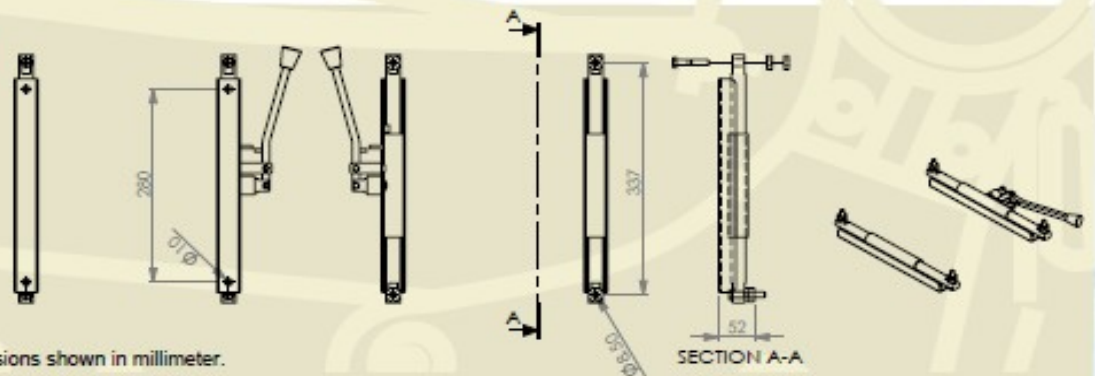

### Sliding track, round bar with locking handle SE

This sliding track is constructed for years of problem free use. The axle has etched tracks so that a spring-loaded pin can lock lengthways movement.

Movement range: 150mm. Height: 52mm.

6560.00 Sliding track, round bar.

SE

All dimensions shown in millimeter.

Be Seated by

**Förarmiljö ab**

Box 7, S-731 10 KOLSA, Sweden  
Tel. +46-(0)221-535 00, Fax +46-(0)221-500 00  
www.forarmiljo.se - Info@forarmiljo.se