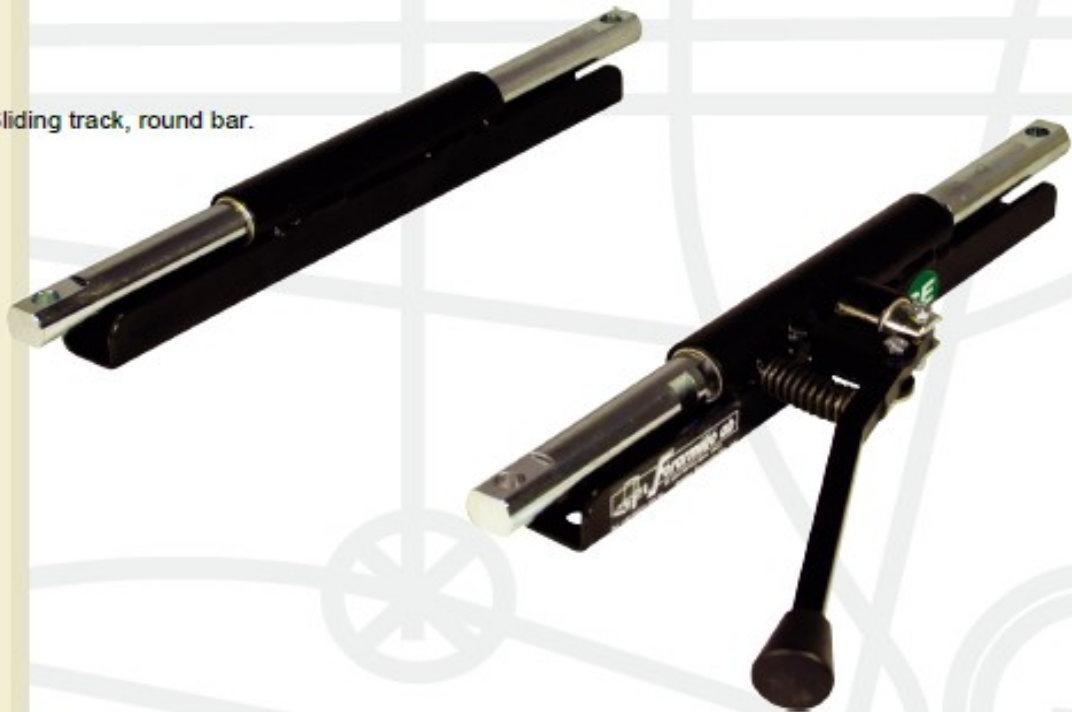

## Sliding track, round bar

SE

### Sliding track, round bar with locking handle SE

This sliding track is constructed for years of problem free use. The axle has etched tracks so that a spring-loaded pin can lock lengthways movement.

Movement range: 150mm. Height: 52mm.

6560.00 Sliding track, round bar.

SE

All dimensions shown in millimeter.

Be Seated by

**Förarmiljö ab**

Box 7, S-731 10 KOLSA, Sweden  
Tel. +46-(0)221-535 00, Fax +46-(0)221-500 00  
www.forarmiljo.se - Info@forarmiljo.se