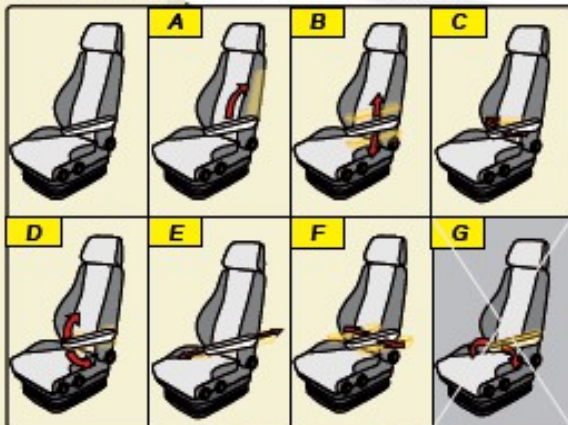

Armrest Friktion 400 with SKU topp

SKU topp

Armrest plate SKU, suitable for environments where joysticks have long/big movements front and back.

The arm plate follows the arm front and back to ease the tensions in the driver's shoulders.

The plate can be mounted on all armrests where horizontal adjustment is possible.

- A. The armrest is hinged
- B. The armrest can be adjusted in height
- C. The armrest can be turned sideways
- D. The armrest can be angled upp-down
- E. The armrest can be adjusted forward-backward
- F. The armrest can be broadened
- G. The armrest can be angled sideways