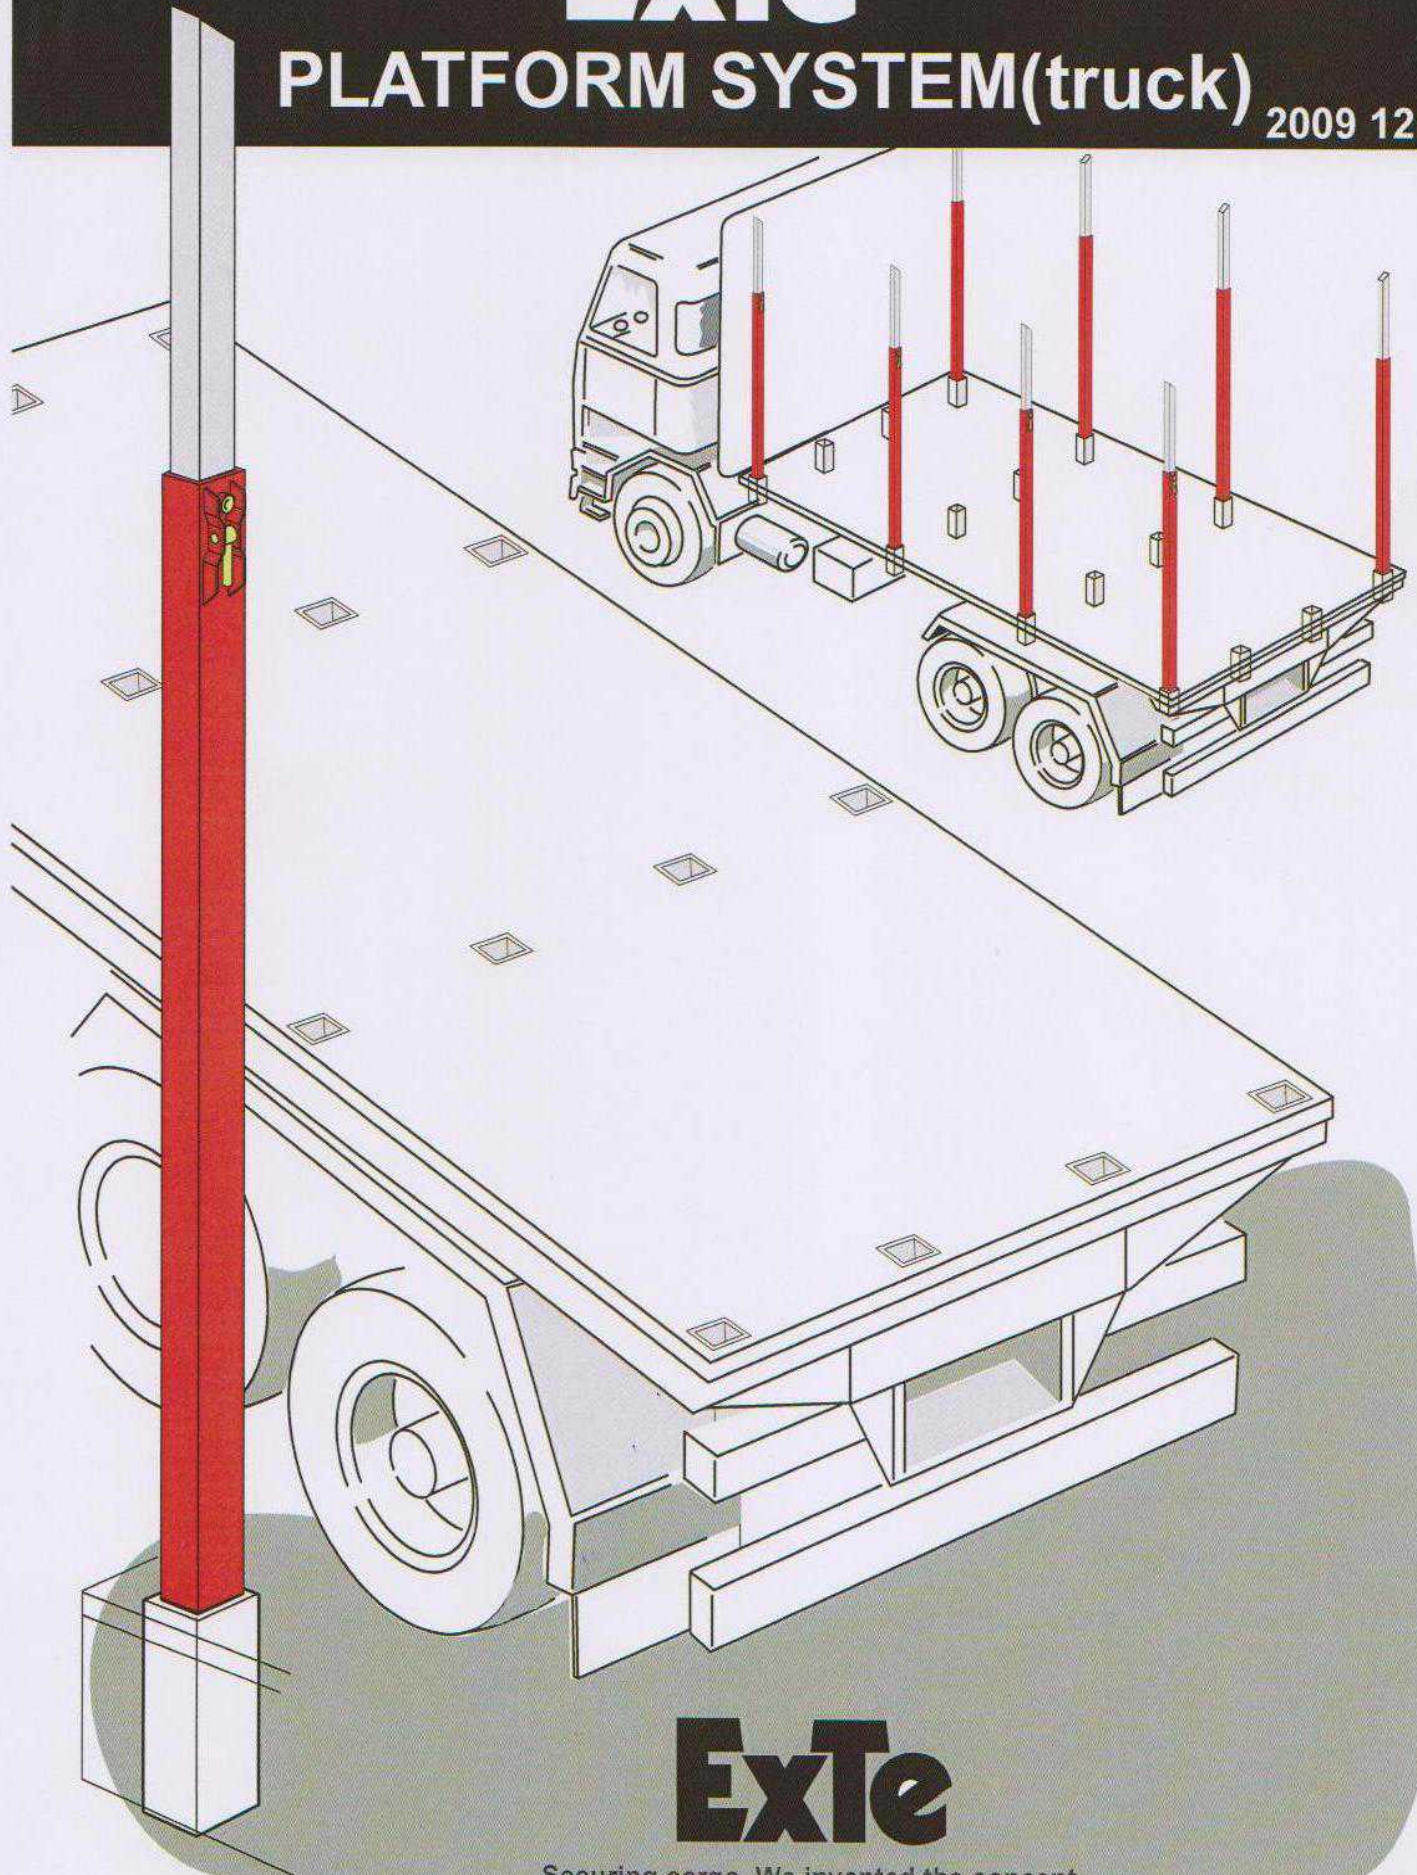

ExTe

PLATFORM SYSTEM(truck)

2009 12 08

ExTe

Securing cargo. We invented the concept.

Mått / Dimension

Hylsa / Socket
Vikt / Weight 6.5 kg
art.nr / Part no. 801877

Stake
Vikt / Weight 34 kg
art.nr / Part No 815400