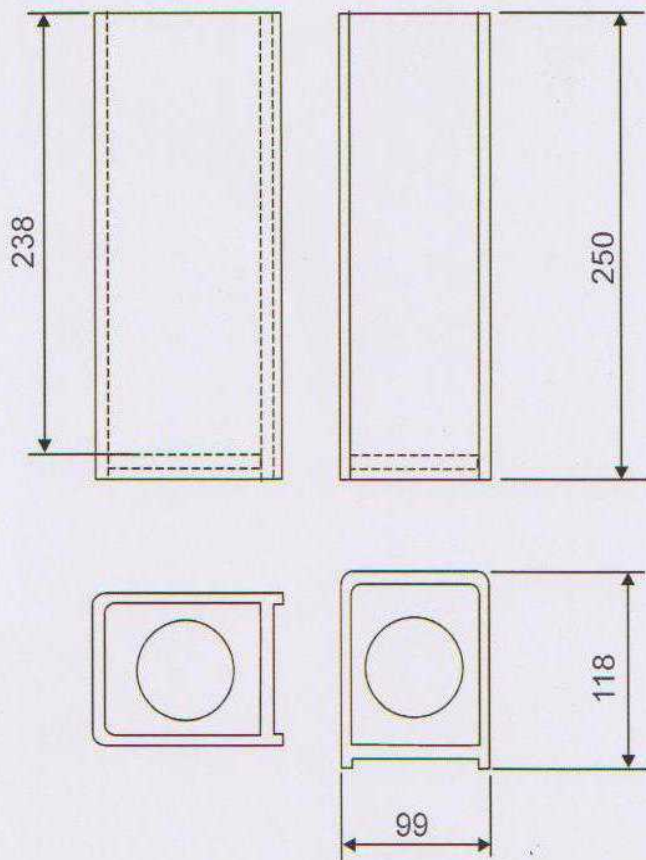

ExTe

PLATFORM SYSTEM(truck)

2009 12 08

ExTe

Securing cargo. We invented the concept.

Mått / Dimension

Hylsa / Socket
Vikt / Weight 6.5 kg
art.nr / Part no. 801877

Stake
Vikt / Weight 34 kg
art.nr / Part No 815400